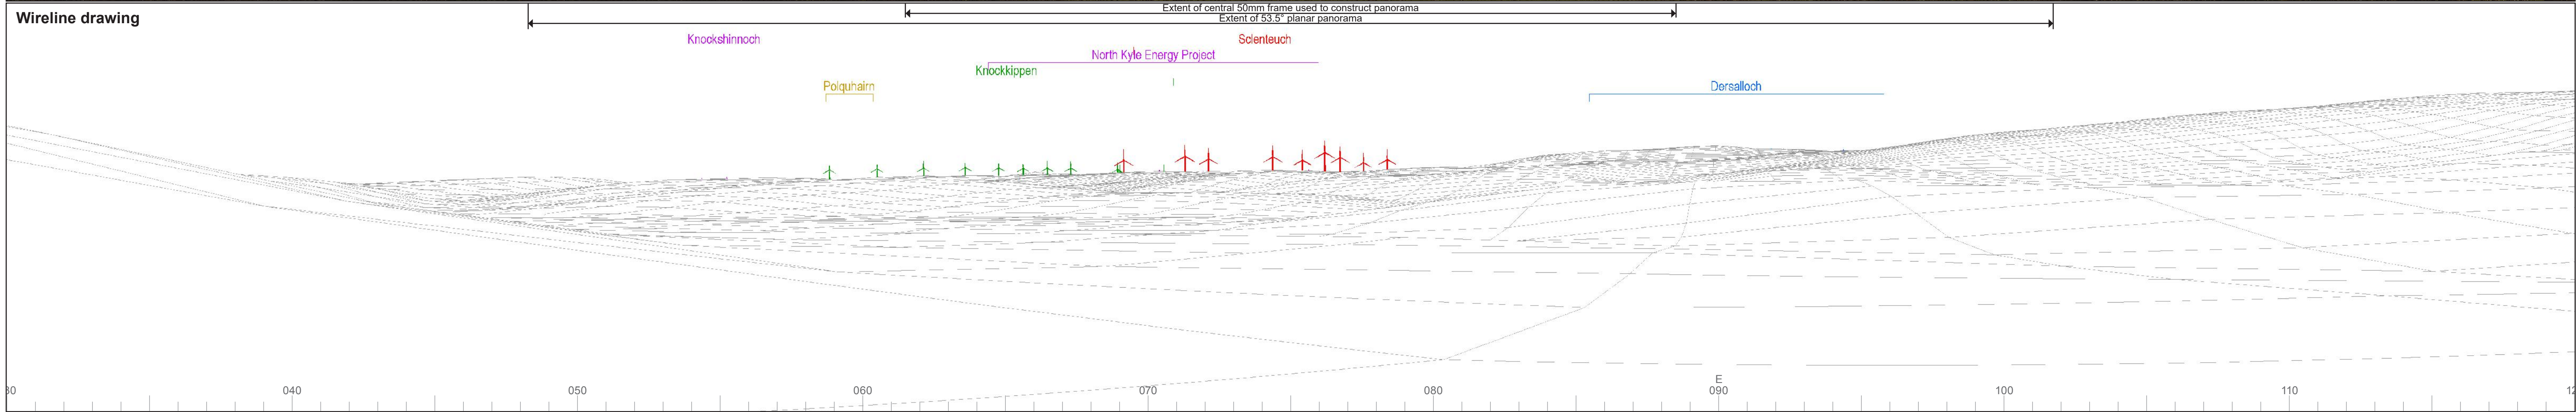

Figure 5.2.14: Viewpoint 14 - B741 near Ruglen

Baseline photograph

This image provides landscape and visual context only

Wireline drawing

5 2 6 3 7 1 4 9 8

Wireline drawing

View flat at a comfortable arm's length

© Crown copyright and database rights 2022 Ordnance Survey data. Licence number: 0100051673

OS reference:	230403E 604292N	Horizontal field of view:	53.5° (planar projection)
AOD:	35 m	Principal distance:	812.5 mm
Direction of view:	75°	Paper size:	841 x 297 mm (half A1)
Nearest turbine:	10.5 km	Correct printed image size:	820 x 260 mm

Wind Farm Developments key
(by status):

Proposed scheme
Operational

Scienteuch Wind Farm
Figure: 5.2.14d
Viewpoint 14: B741 near Ruglen

Photomontage

View flat at a comfortable arm's length

OS reference: 230403E 604292N
AOD: 35 m
Direction of view: 75°
Nearest turbine: 10.5 km

Horizontal field of view: 53.5° (planar projection)
Principal distance: 812.5 mm
Paper size: 841 x 297 mm (half A1)
Correct printed image size: 820 x 260 mm

Camera: NIKON D600
Lens: 50mm Fixed Focal Length
Camera height: 1.5 m