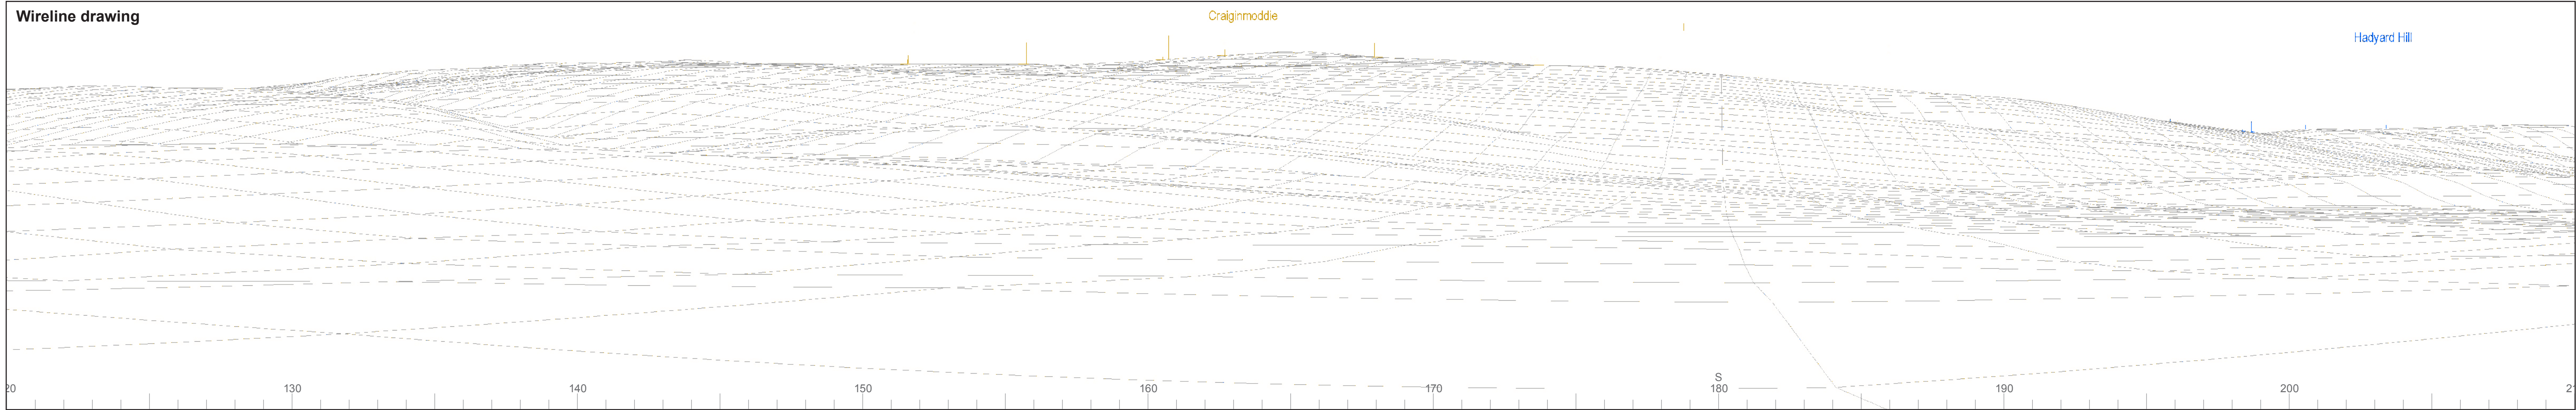

Figure 5.2.14: Viewpoint 14 - B741 near Ruglen

Baseline photograph

This image provides landscape and visual context only

Wireline drawing

5 2 6 3 7 1 4 9 8

Wireline drawing

View flat at a comfortable arm's length

© Crown copyright and database rights 2022 Ordnance Survey data. Licence number: 0100051673

OS reference:	230403E 604292N	Horizontal field of view:	53.5° (planar projection)
AOD:	35 m	Principal distance:	812.5 mm
Direction of view:	75°	Paper size:	841 x 297 mm (half A1)
Nearest turbine:	10.5 km	Correct printed image size:	820 x 260 mm

Wind Farm Developments key
(by status):

Proposed scheme
Operational

Scienteuch Wind Farm
Figure: 5.2.14d
Viewpoint 14: B741 near Ruglen

Photomontage

View flat at a comfortable arm's length

OS reference: 230403E 604292N
AOD: 35 m
Direction of view: 75°
Nearest turbine: 10.5 km

Horizontal field of view: 53.5° (planar projection)
Principal distance: 812.5 mm
Paper size: 841 x 297 mm (half A1)
Correct printed image size: 820 x 260 mm

Camera: NIKON D600
Lens: 50mm Fixed Focal Length
Camera height: 1.5 m