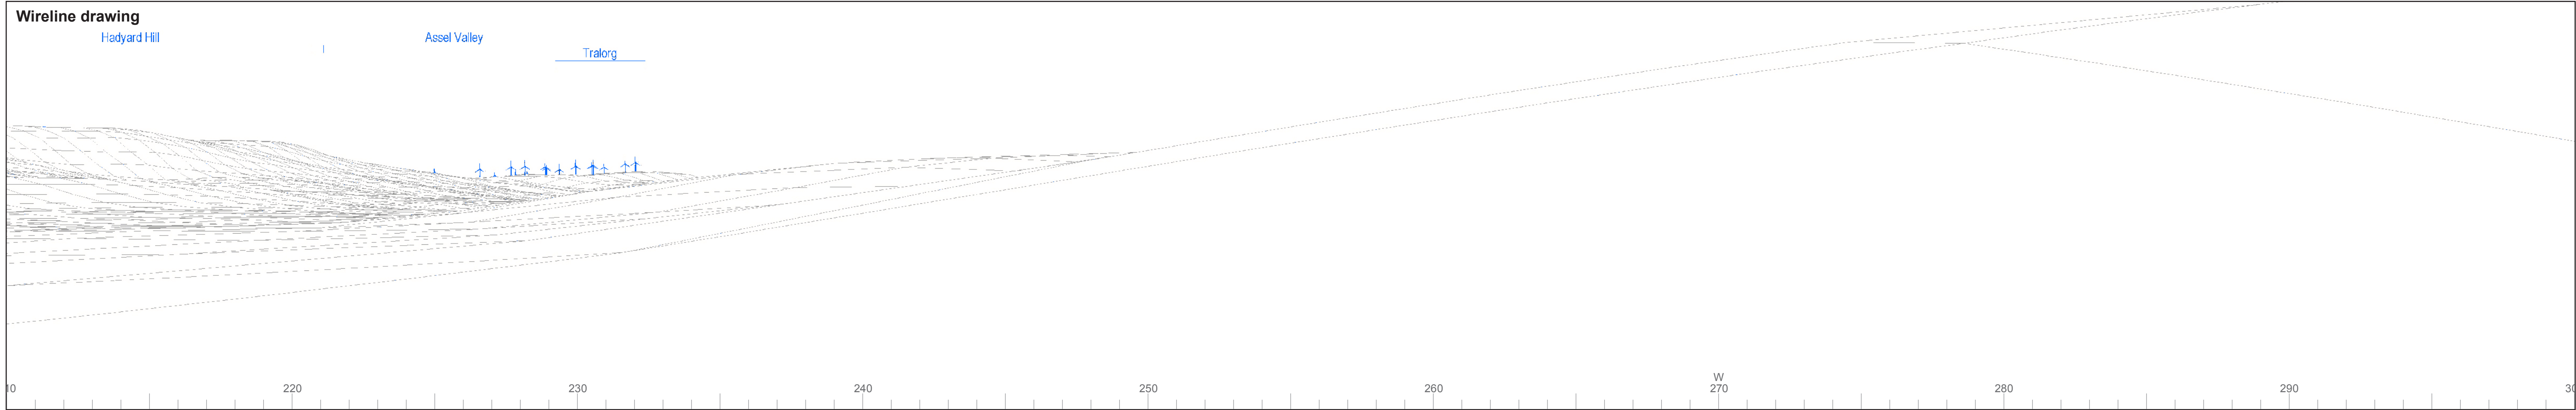

Figure 5.2.14: Viewpoint 14 - B741 near Ruglen

Baseline photograph

This image provides landscape and visual context only

Wireline drawing

5 2 6 3 7 1 4 9 8

Wireline drawing

View flat at a comfortable arm's length

© Crown copyright and database rights 2022 Ordnance Survey data. Licence number: 0100051673

OS reference:	230403E 604292N	Horizontal field of view:	53.5° (planar projection)
AOD:	35 m	Principal distance:	812.5 mm
Direction of view:	75°	Paper size:	841 x 297 mm (half A1)
Nearest turbine:	10.5 km	Correct printed image size:	820 x 260 mm

Wind Farm Developments key
(by status):

Proposed scheme
Operational

Scienteuch Wind Farm
Figure: 5.2.14d
Viewpoint 14: B741 near Ruglen

Photomontage

View flat at a comfortable arm's length

OS reference: 230403E 604292N
AOD: 35 m
Direction of view: 75°
Nearest turbine: 10.5 km

Horizontal field of view: 53.5° (planar projection)
Principal distance: 812.5 mm
Paper size: 841 x 297 mm (half A1)
Correct printed image size: 820 x 260 mm

Camera: NIKON D600
Lens: 50mm Fixed Focal Length
Camera height: 1.5 m