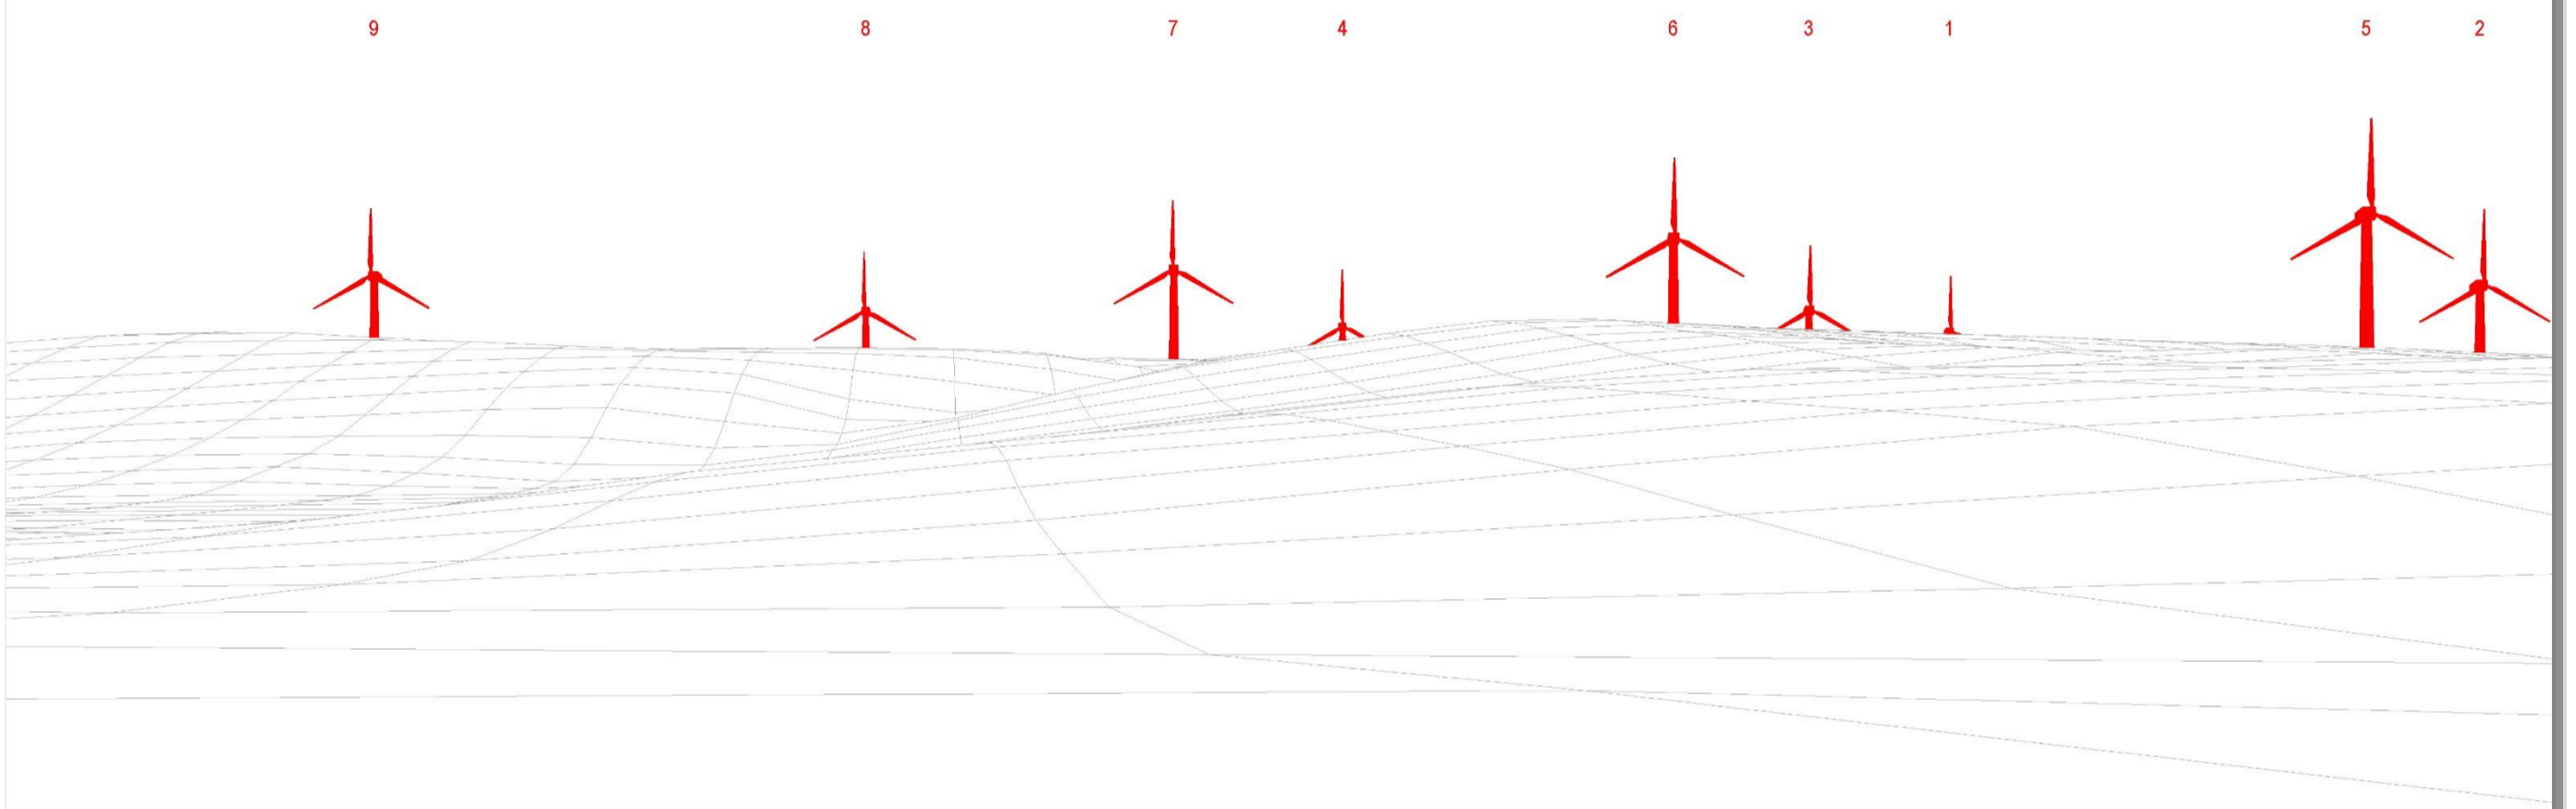

Existing View

Wireline

Photomontage of Proposal

SCLENTEUCH WIND FARM

VIEWPOINT 4

PATNA