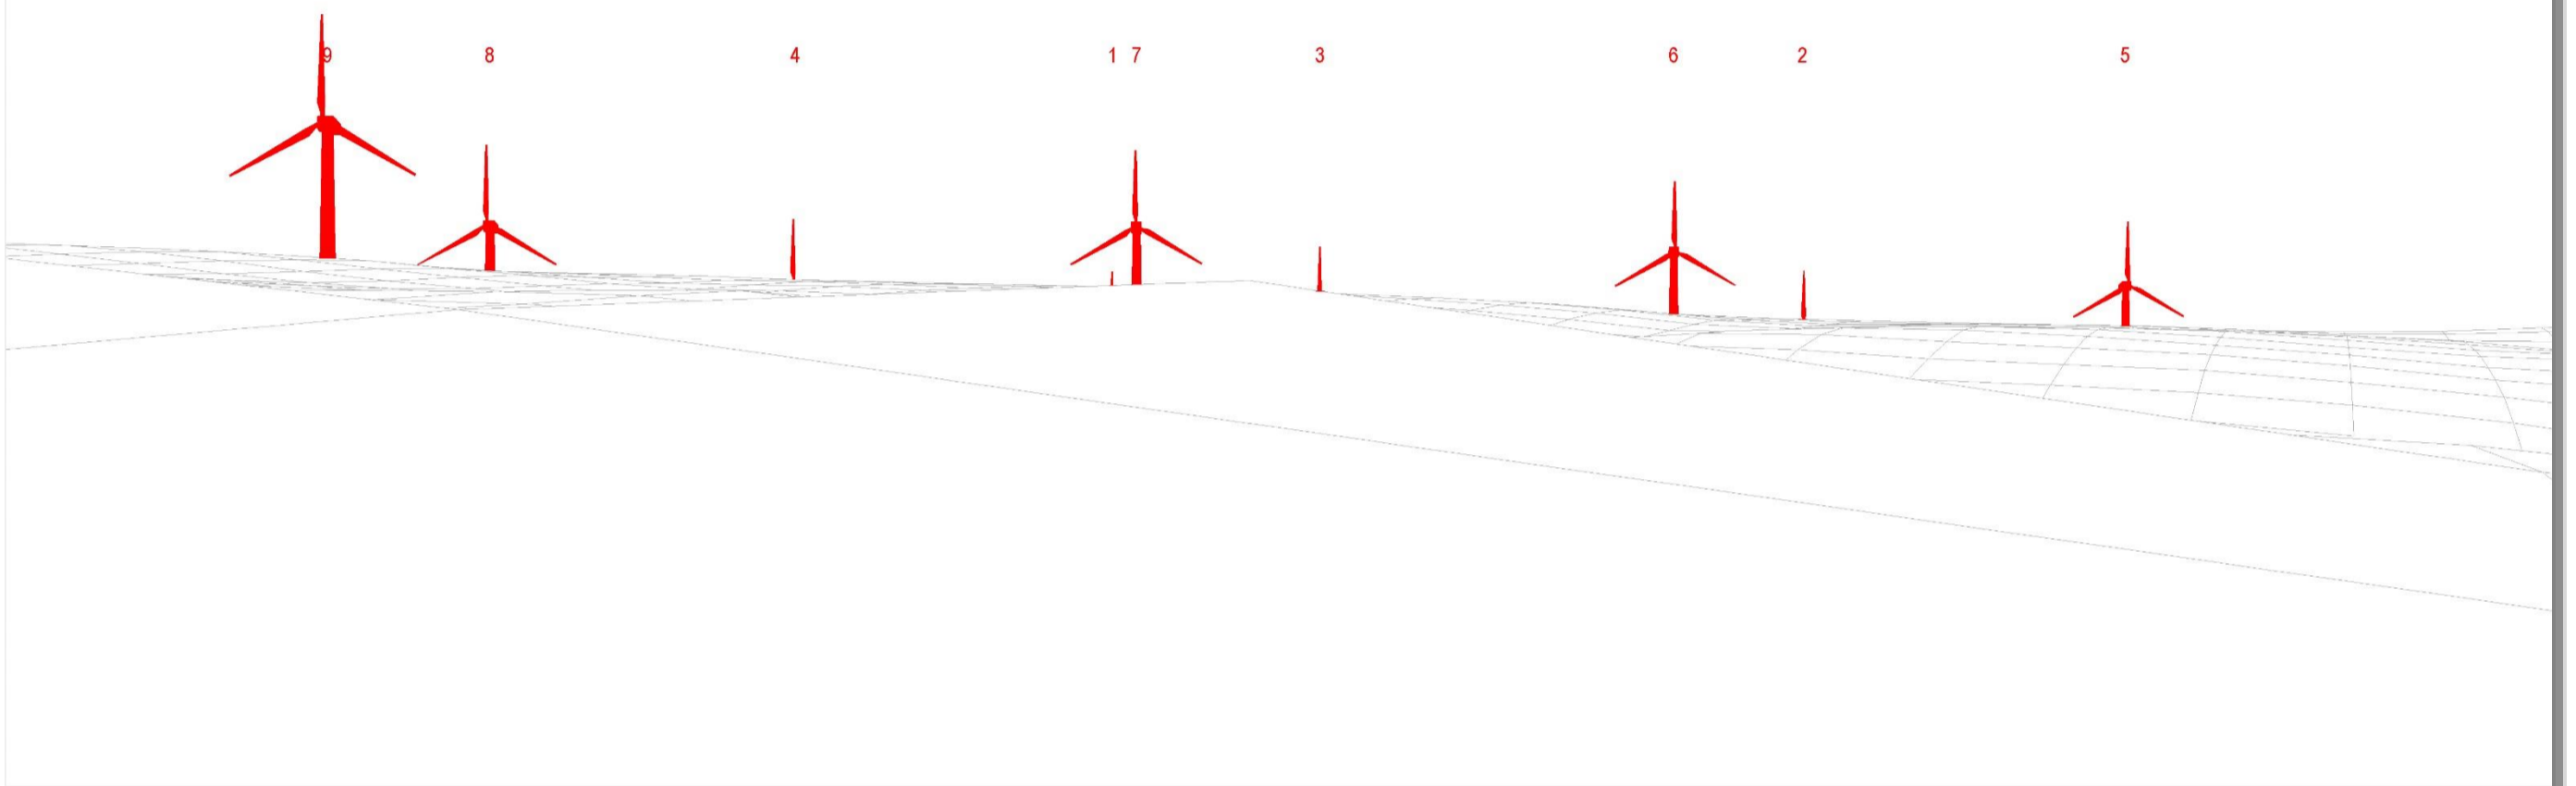

Existing View

Wireline

Photomontage of Proposal

SCLENTEUCH WIND FARM

VIEWPOINT 3

WATERSIDE