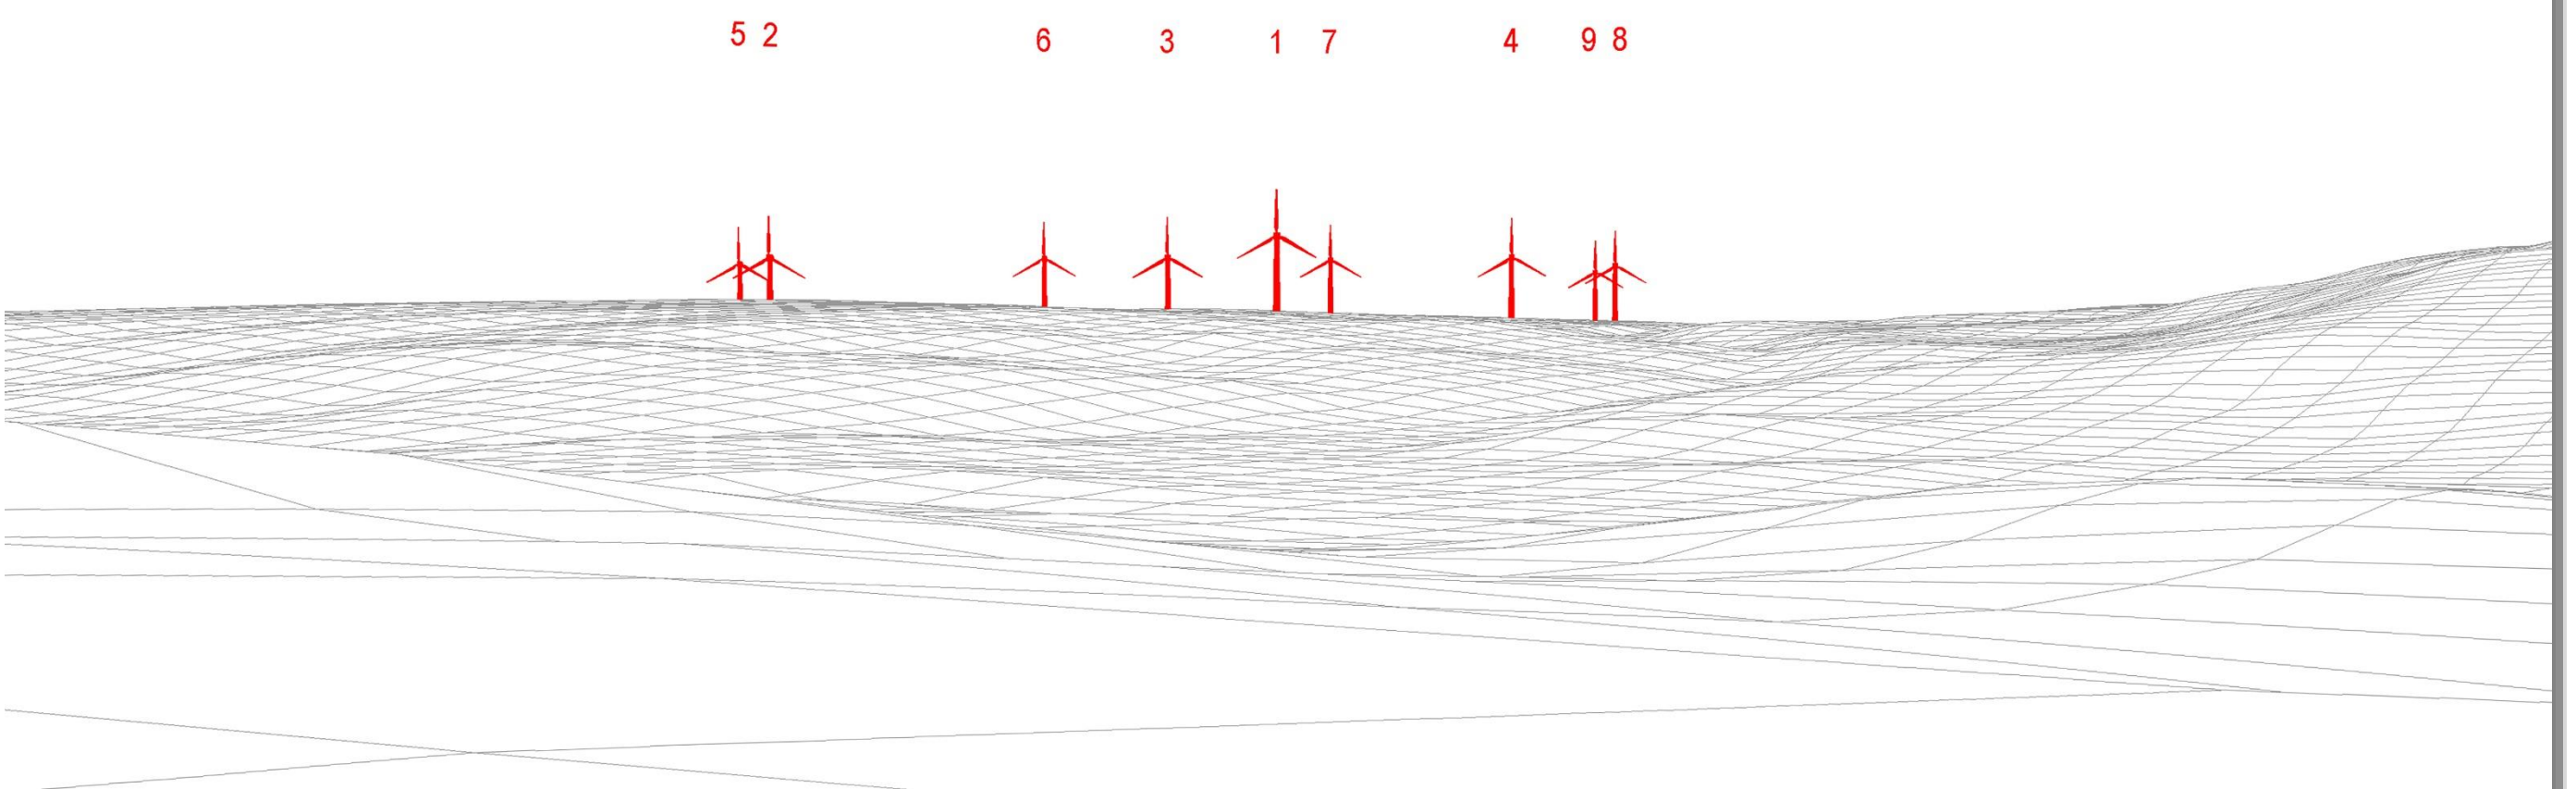

Existing View

Wireline

Photomontage of Proposal

SCLENTEUCH WIND FARM

VIEWPOINT 8
MINOR ROAD WEST OF
STRAITON