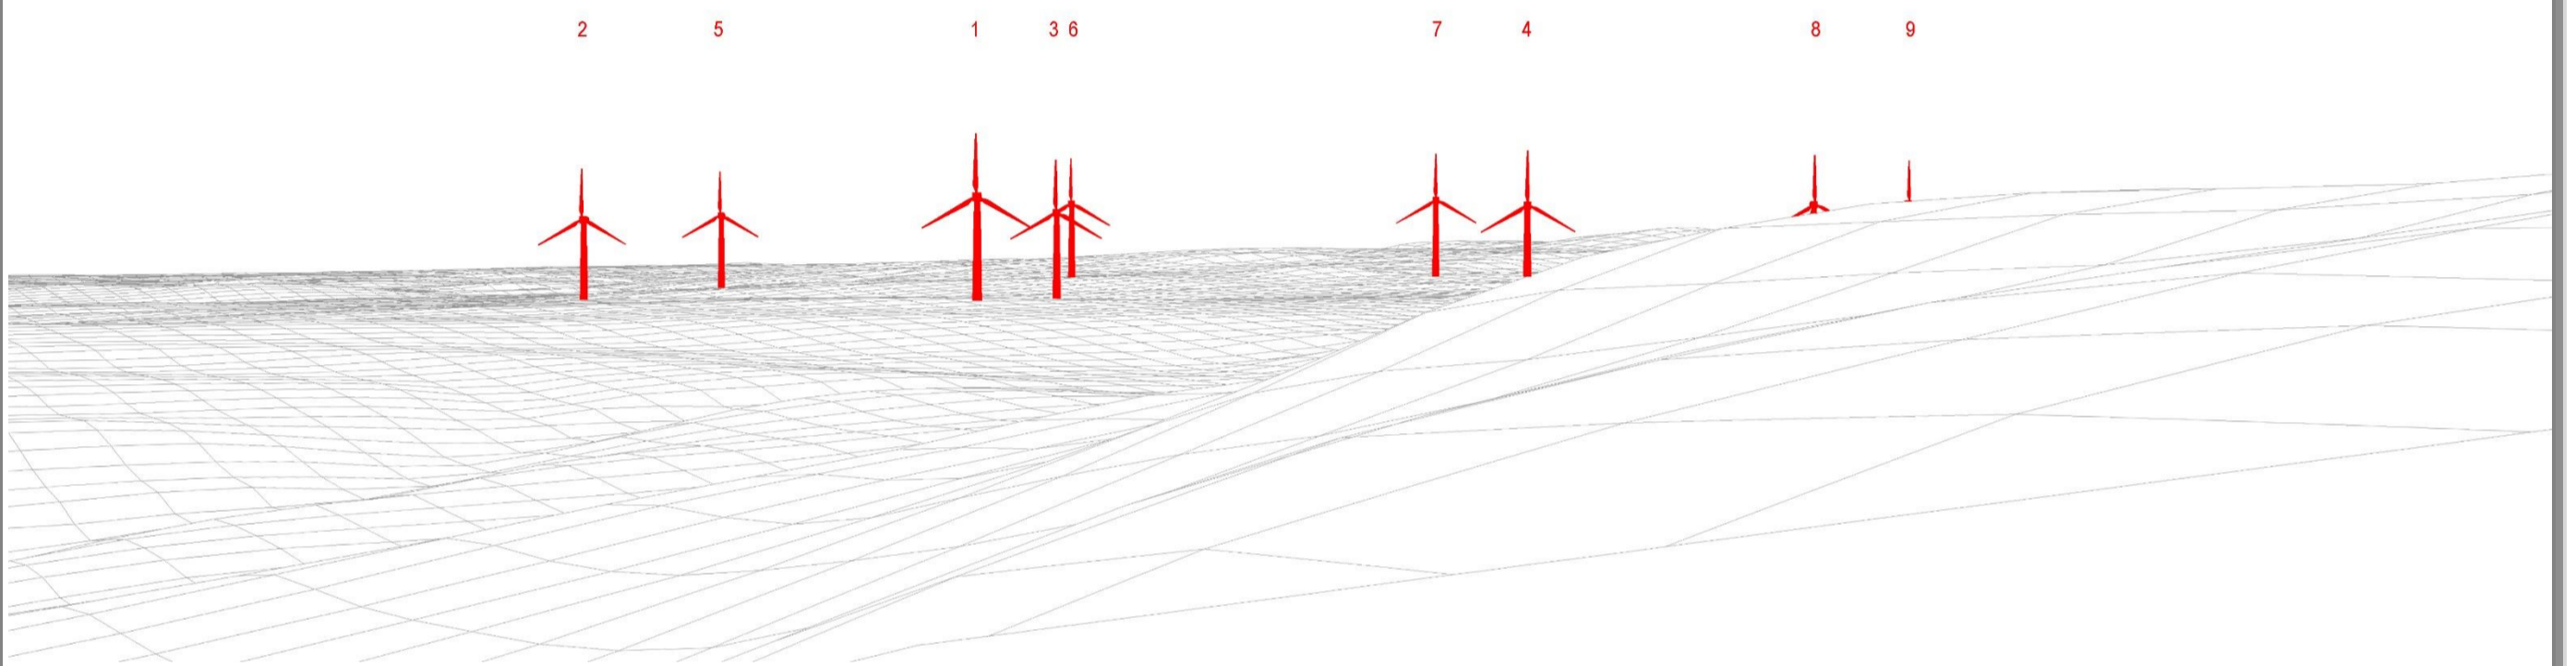

Existing View

Wireline

Photomontage of Proposal

SCLENTEUCH WIND FARM

VIEWPOINT 7
COLONEL HUNTER BLAIRS
MONUMENT